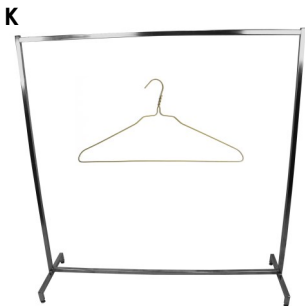

#### Available in:

4', 6', & 8' lengths  
30" & 42" heights  
Plain or skirted

**Skirt Colors:** Black, White, Red, Hunter Green, Grey, Gold, Teal, Blue, Beige, and Burgundy

Don't see what you're looking for? See more styles and sizes online at [www.convshow.com](http://www.convshow.com) or give us a call at (313) 386-5555!

# Accessories

**A) Chrome Stanchion & 8' Velvet Rope**  
38"H

**B) Stanchion w/ 8' Black Retractable Belt**  
38"H

**C) Stanchion w/ 8' Red Retractable Belt**  
38"H

**D) Chrome Bag Rack**  
15"W 12"D 50"-71"H

**E) Black Bag Rack**  
15"W 12"D 48"-72"H

**F) Literature Rack**  
10"W 11"D 57"H

**G) Wastebasket**  
Disposable or plastic  
11"W 9"D 16"H

**H) 22" x 28" Sign Stand**  
Black or Silver  
22"W 10"D 60"H

**I) Easel**  
37"W 24"D 65"H

**J) Tack Board**  
72"W 24"D 82"H

**K) Coat Rack w/20 Hangers**  
60"W 14"D 60"H

**L) Coat Tree**  
9"W 9"D 69"H

**M) Large Raffle Drum**  
25"W 16"D 18"H

**N) Small Raffle Drum**  
14"W 11"D 11"H